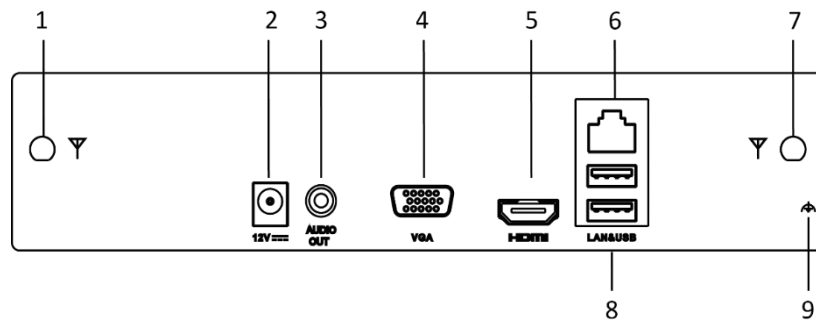

Physical Interfaces

Index	Description	Index	Description
1	Wifi Antenna	6	LAN Network Interface
2	Power supply	7	Wi-Fi antenna
3	Audio out	8	USB
4	VGA Interface	9	Ground
5	HDMI interface